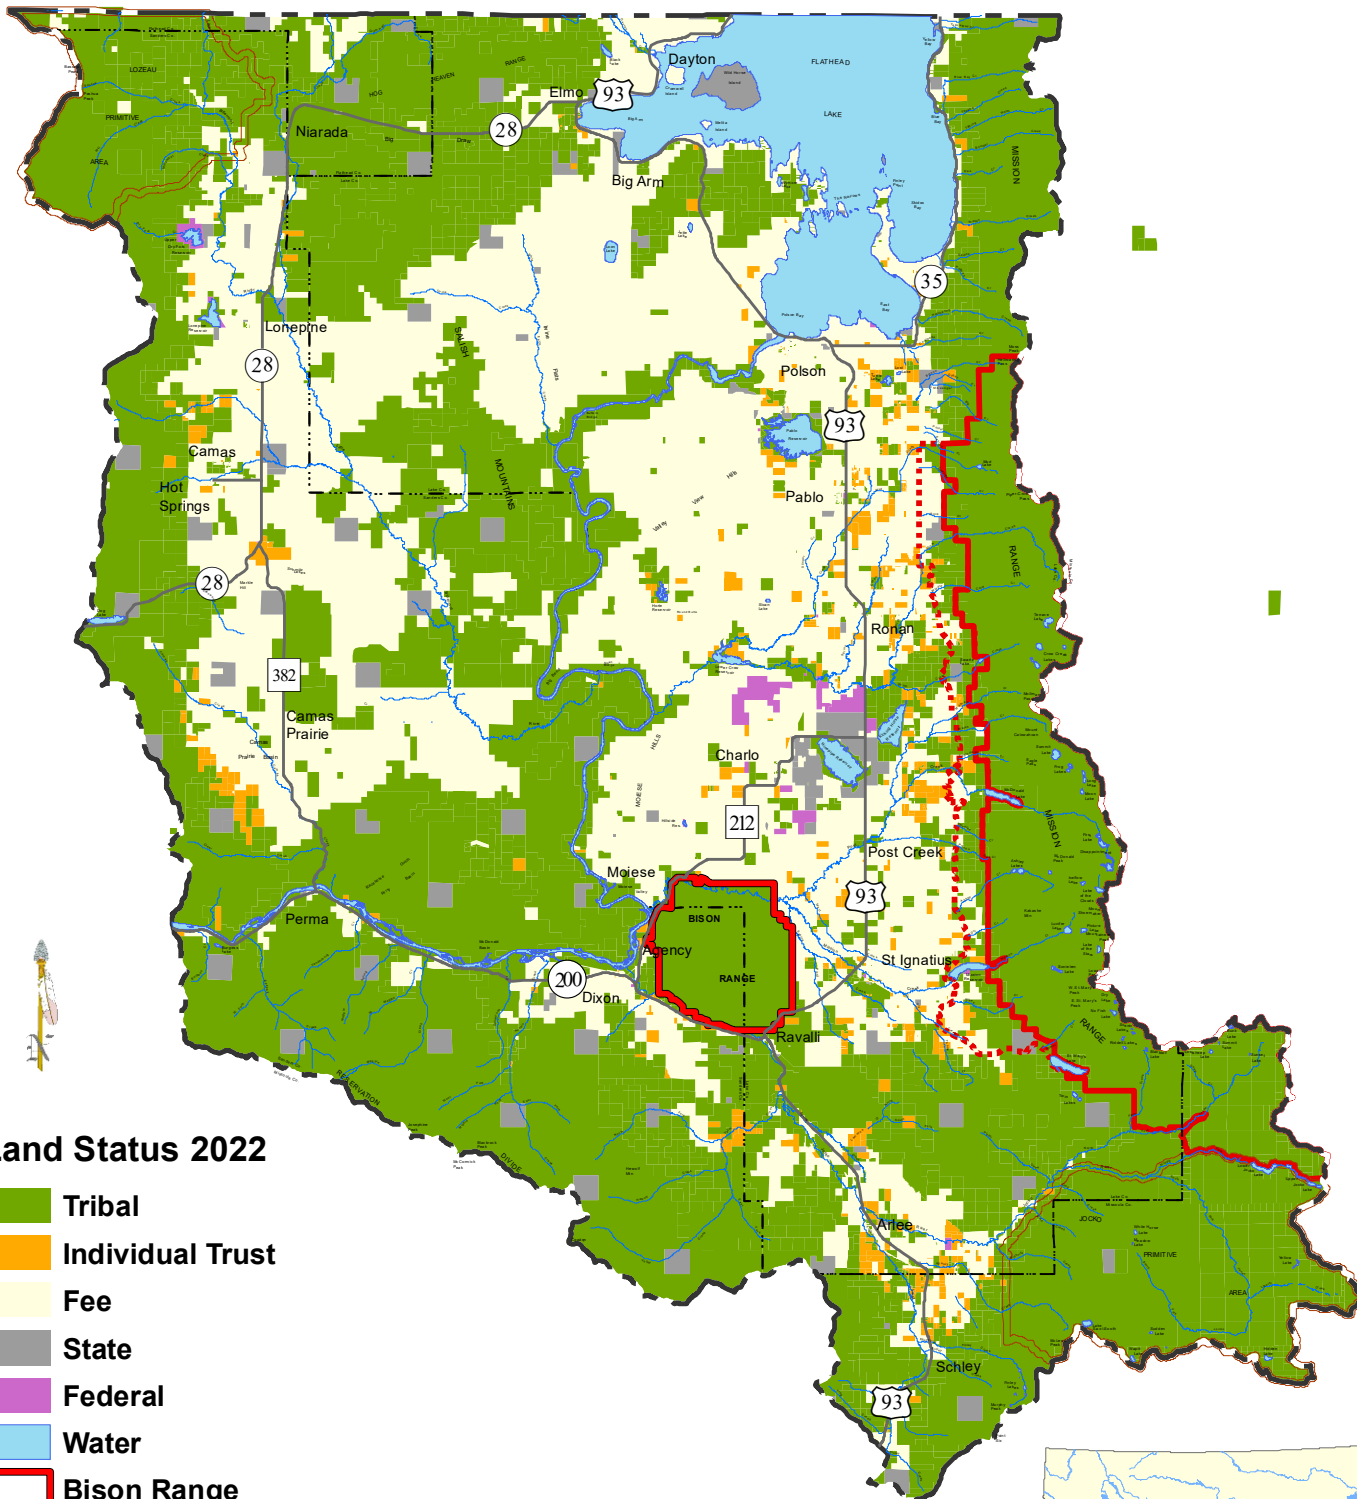

THE CONFEDERATED SALISH AND KOOTENAI TRIBES OF THE FLATHEAD NATION

Land Status 2022

- Tribal
- Individual Trust
- Fee
- State
- Federal
- Water
- Bison Range
- Primitive Areas(CSKT Tribal Members Only)
- Wilderness Buffer Zone
- Wilderness Tribal
- Reservation Boundary
- County Boundary