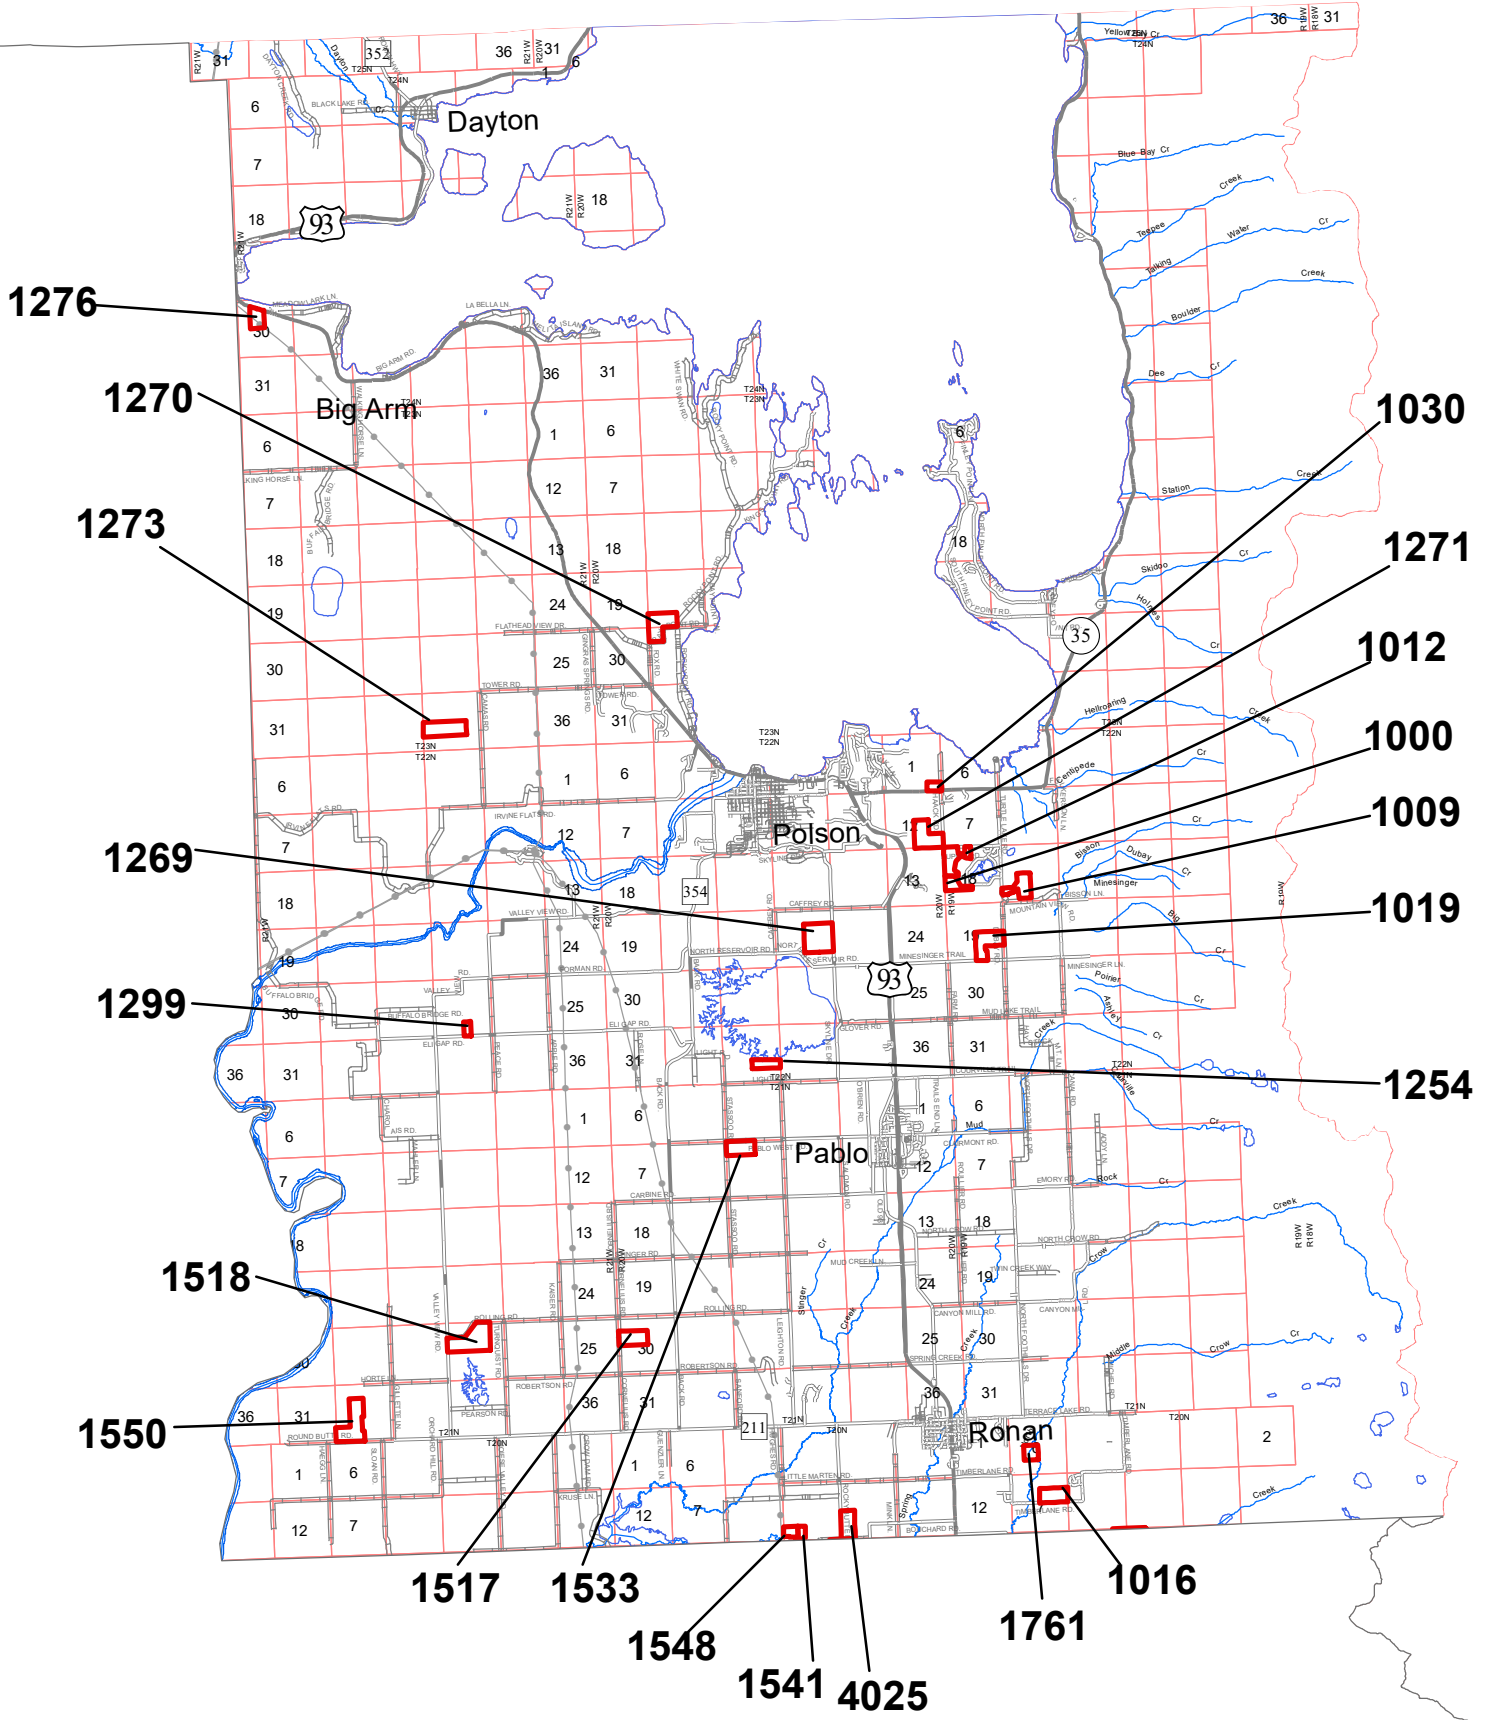

THE CONFEDERATED SALISH & KOOTENAI TRIBES
OF THE
FLATHEAD NATION

2024 SPRING ADVERTISEMENT

CS&K TRIBES
TRIBAL LANDS DEPARTMENT
NATURAL RESOURCES DEPARTMENT

**SPRING 2024 ADVERTISEMENT LEASES FOR POLSON-RONAN
FLATHEAD RESERVATION
Map 1**

Legend

lease_spring_2024

**SPRING 2024 ADVERTISEMENT LEASES FOR CHARLO-ST IGNATIUS
FLATHEAD RESERVATION
Map 4**

Legend
 lease_sping_2024

SPRING 2024 ADVERTISEMENT LEASES FOR NIARADA-HOT SPRINGS FLATHEAD RESERVATION Map 2

Legend

lease_spring_2024

**SPRING 2024 ADVERTISEMENT LEASES FOR ARLEE-EVARO
FLATHEAD RESERVATION
Map 5**

Legend

lease_spring_2024

SPRING 2024 ADVERTISEMENT FOR PERMA-DIXON FLATHEAD RESERVATION

Map 3

Legend