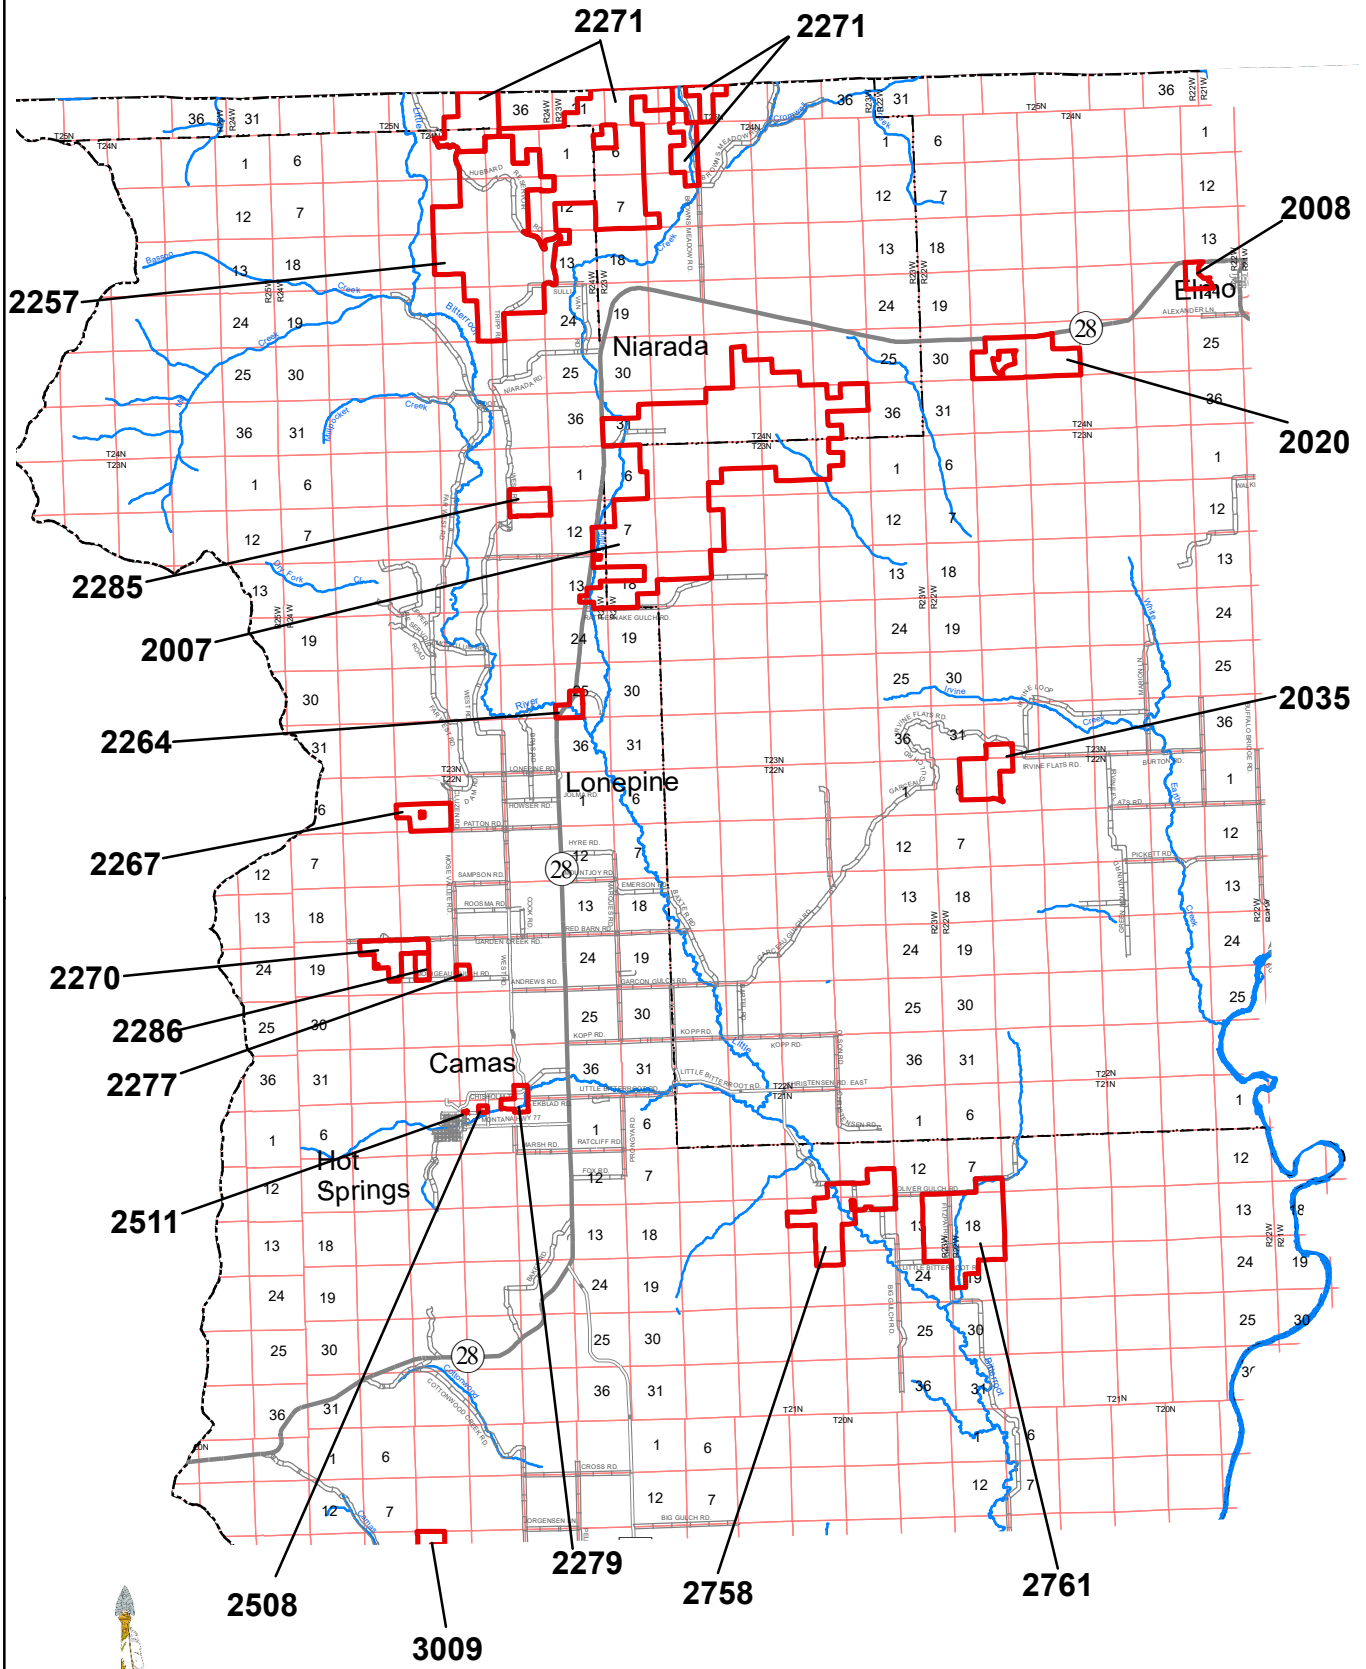

THE CONFEDERATED SALISH & KOOTENAI TRIBES
OF THE
FLATHEAD NATION

2024 SPRING ADVERTISEMENT

CS&K TRIBES
TRIBAL LANDS DEPARTMENT
NATURAL RESOURCES DEPARTMENT

**SPRING 2024 ADVERTISEMENT LEASES FOR POLSON-RONAN
FLATHEAD RESERVATION
Map 1**

Legend

lease_spring_2024

**SPRING 2024 ADVERTISEMENT LEASES FOR CHARLO-ST IGNATIUS
FLATHEAD RESERVATION
Map 4**

Legend
 lease_sping_2024

SPRING 2024 ADVERTISEMENT LEASES FOR NIARADA-HOT SPRINGS FLATHEAD RESERVATION Map 2

Legend

lease_spring_2024

**SPRING 2024 ADVERTISEMENT LEASES FOR ARLEE-EVARO
FLATHEAD RESERVATION
Map 5**

Legend

lease_spring_2024

SPRING 2024 ADVERTISEMENT FOR PERMA-DIXON FLATHEAD RESERVATION

Map 3

Legend