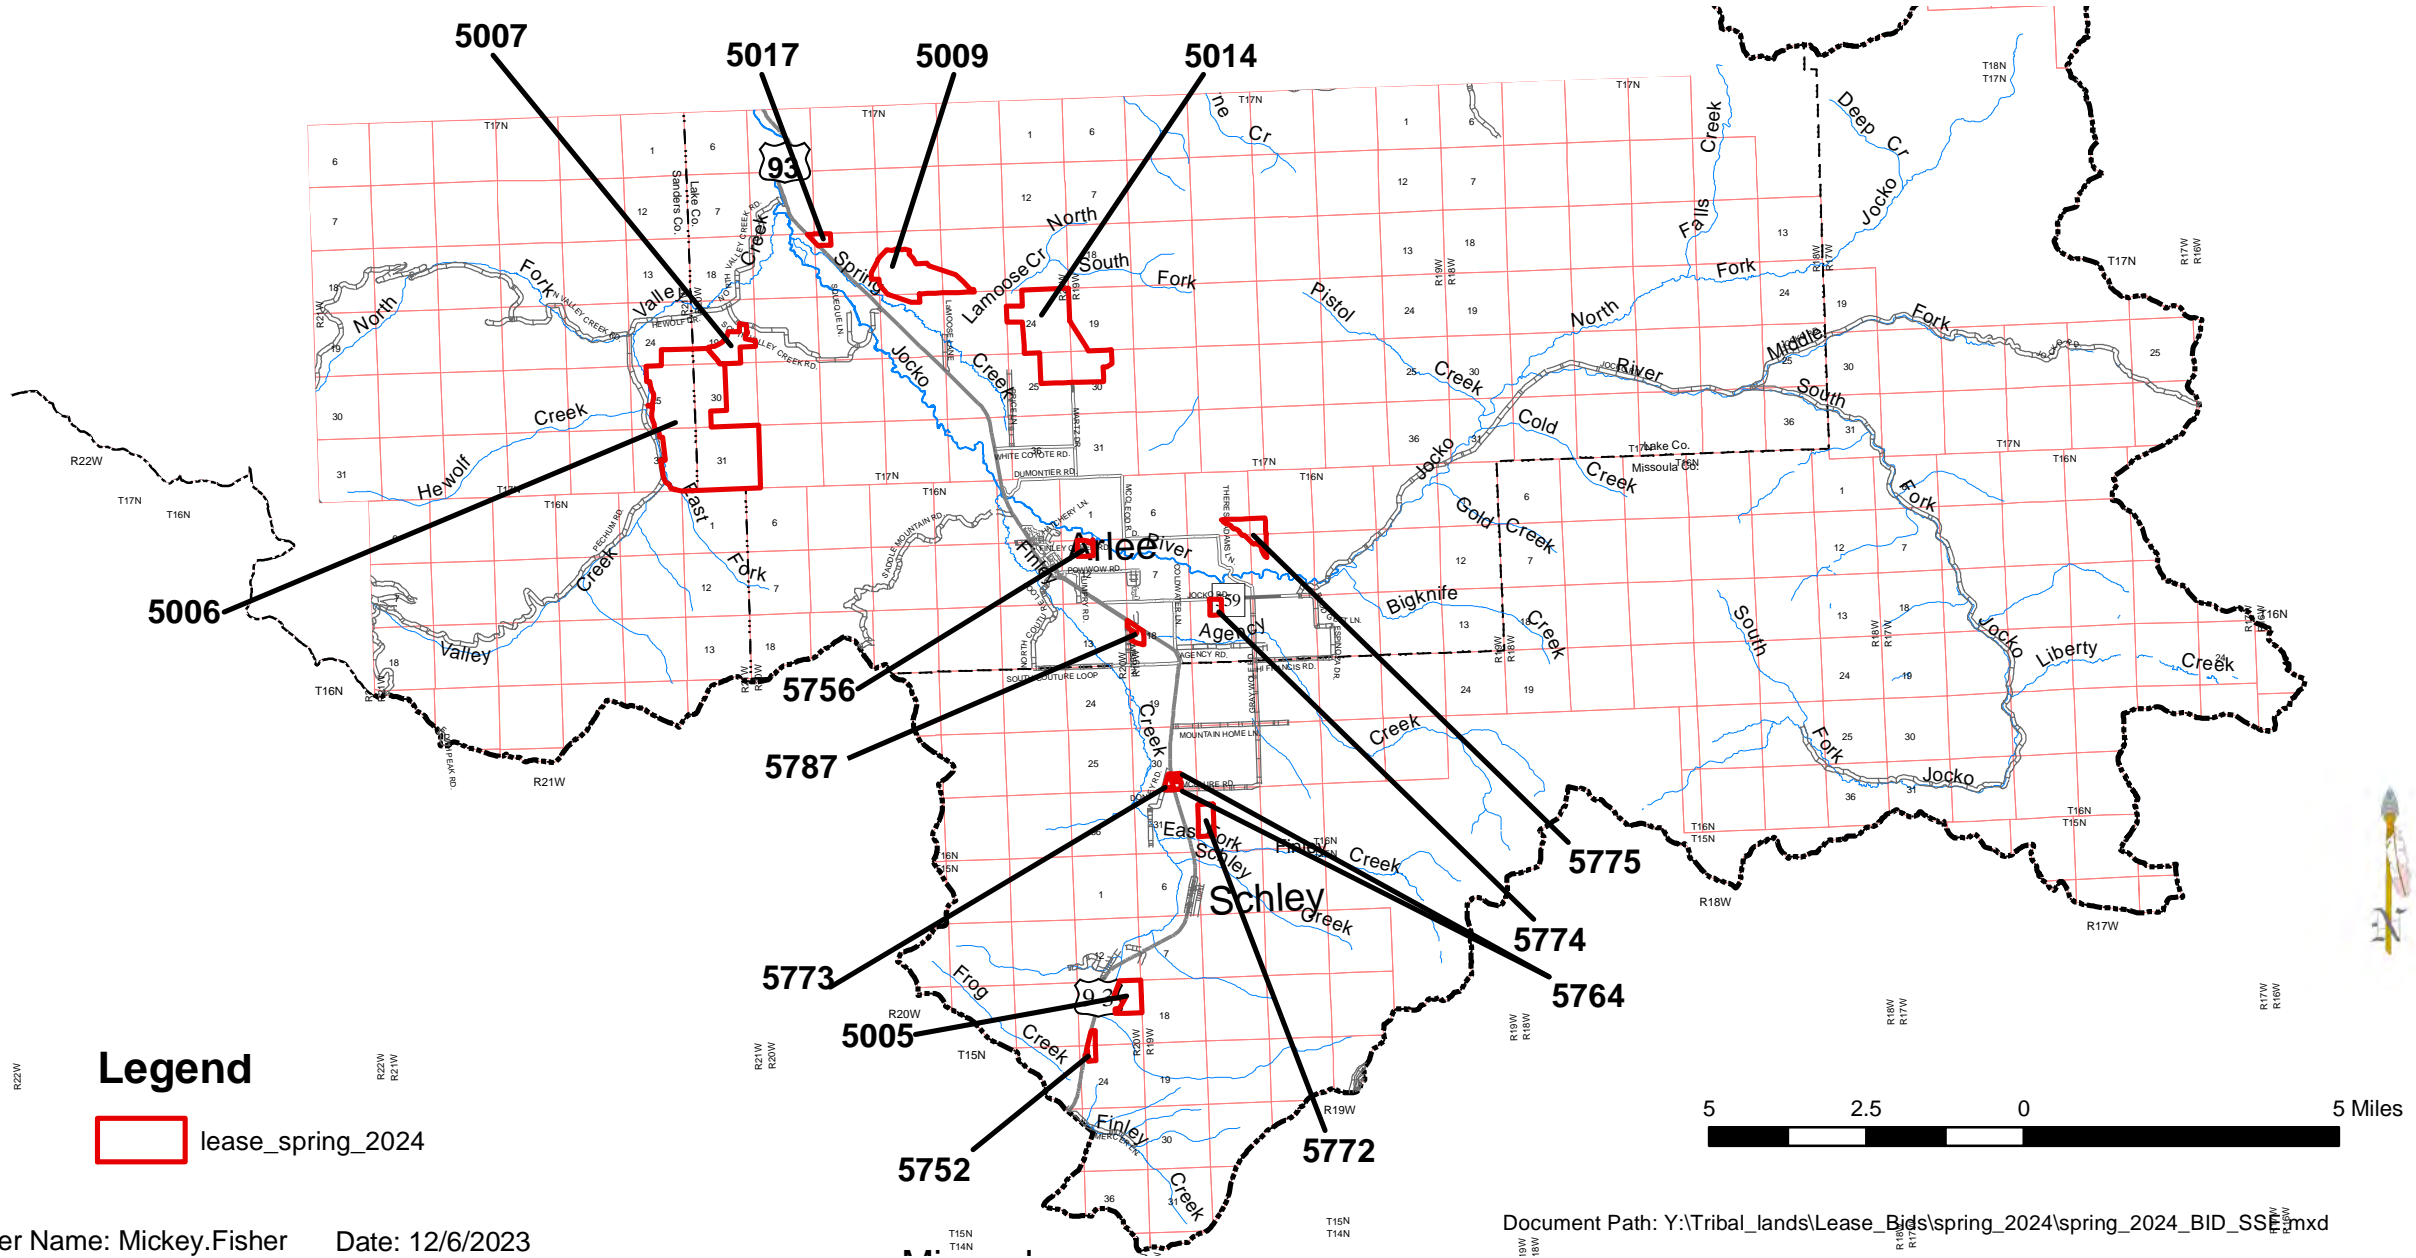

Legend

lease_spring_2024

**SPRING 2024 ADVERTISEMENT LEASES FOR CHARLO-ST IGNATIUS
FLATHEAD RESERVATION
Map 4**

Legend
 lease_sping_2024

SPRING 2024 ADVERTISEMENT LEASES FOR NIARADA-HOT SPRINGS FLATHEAD RESERVATION Map 2

Legend

lease_spring_2024

**SPRING 2024 ADVERTISEMENT LEASES FOR ARLEE-EVARO
FLATHEAD RESERVATION
Map 5**

Legend

lease_spring_2024

SPRING 2024 ADVERTISEMENT FOR PERMA-DIXON FLATHEAD RESERVATION

Map 3

Legend