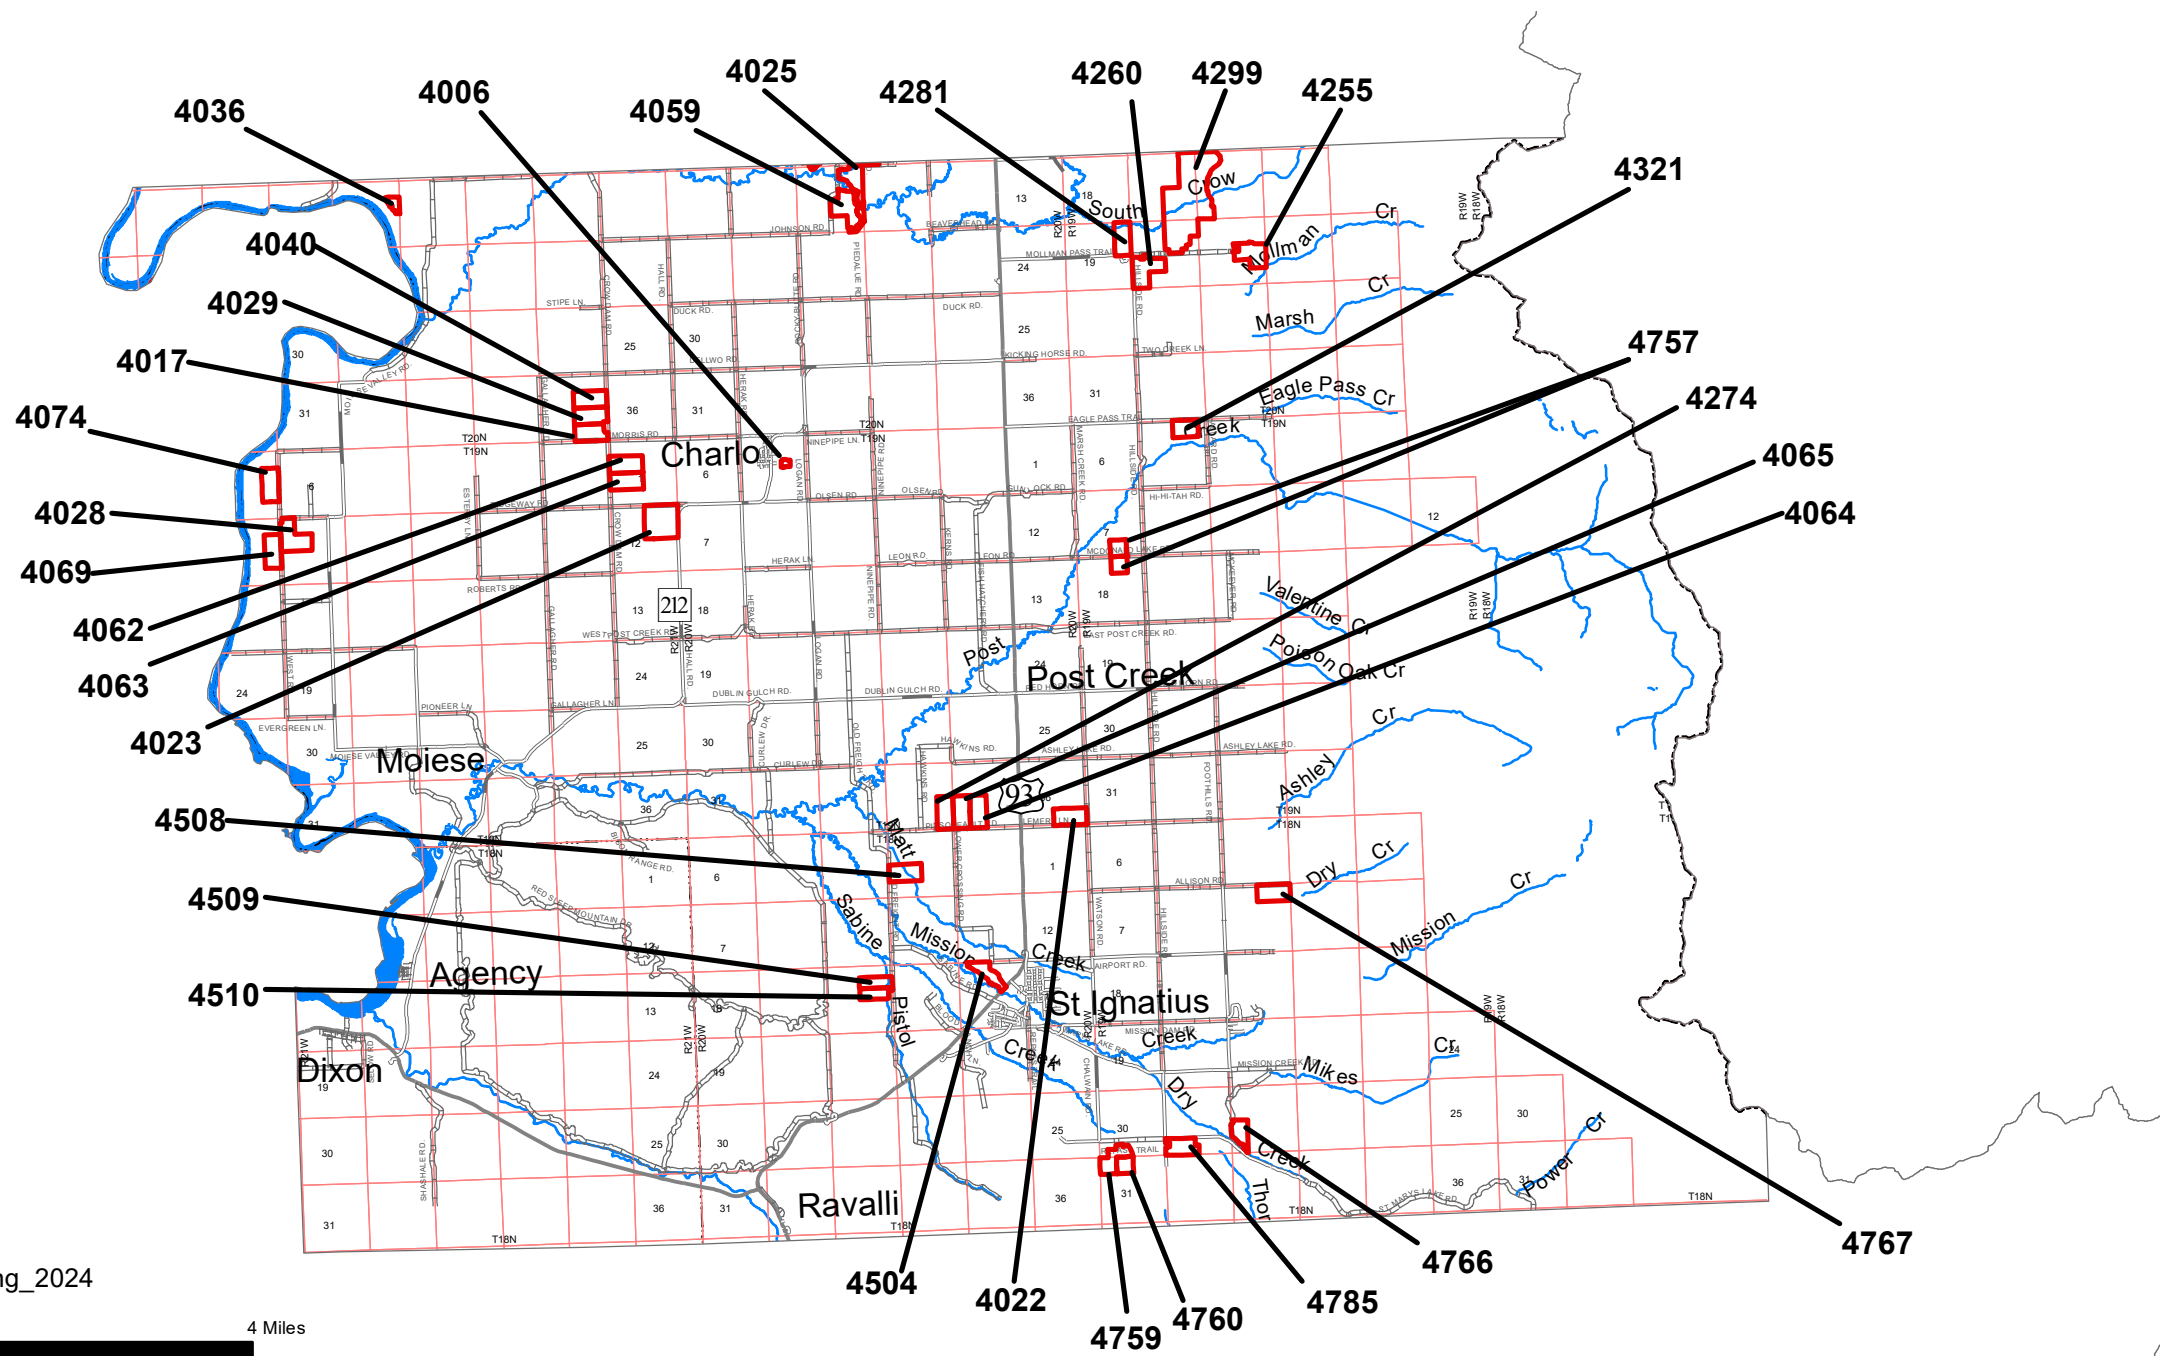

THE CONFEDERATED SALISH & KOOTENAI TRIBES
OF THE
FLATHEAD NATION

2024 SPRING ADVERTISEMENT

CS&K TRIBES
TRIBAL LANDS DEPARTMENT
NATURAL RESOURCES DEPARTMENT

**SPRING 2024 ADVERTISEMENT LEASES FOR POLSON-RONAN
FLATHEAD RESERVATION
Map 1**

Legend

lease_spring_2024

**SPRING 2024 ADVERTISEMENT LEASES FOR CHARLO-ST IGNATIUS
FLATHEAD RESERVATION
Map 4**

Legend
 lease_sping_2024

SPRING 2024 ADVERTISEMENT LEASES FOR NIARADA-HOT SPRINGS FLATHEAD RESERVATION Map 2

Legend

lease_spring_2024

**SPRING 2024 ADVERTISEMENT LEASES FOR ARLEE-EVARO
FLATHEAD RESERVATION
Map 5**

Legend

lease_spring_2024

SPRING 2024 ADVERTISEMENT FOR PERMA-DIXON FLATHEAD RESERVATION

Map 3

Legend